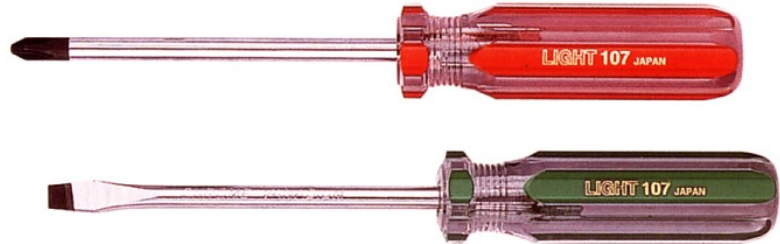

LIGHT SLIM LINE COMBINATION WRENCH SET

PRODUCT CODE	DESCRIPTION	PRICE MYR
L04-LA-14PC-824	Size: 1 PC for each size (Total: 14 Pieces) 8MM, 9MM, 10MM, 11MM, 12MM, 13MM, 14MM, 15MM, 16MM, 17MM, 19MM, 21MM, 22MM, 24MM	

PRESTAR MARKETING SDN BHD

鸿达销售有限公司

LIGHT®

LIGHT CRYSTAL COLOUR SCREW DRIVERS

- ACETATE PLASTIC UNBREAKABLE HANDLE.
- CHROME VANADIUM STEEL, FULLY HARDENED.
- MAGNETIC BLADE WITH BLACK FINISHED TIPS.

PRODUCT CODE	SIZE	PACKING	PRICE MYR
L04-102-4P	4" X 5 MM (+)	12	
L04-102-4S	4" X 5 MM (-)	12	
L04-107-4P	4" X 6 MM (+)	12	
L04-107-4S	4" X 6 MM (-)	12	
L04-107-5P	5" X 6 MM (+)	12	
L04-107-5S	5" X 6 MM (-)	12	
L04-106-6P	6" X 5 MM (+)	12	
L04-106-6S	6" X 5 MM (-)	12	
L04-107-6P	6" X 6 MM (+)	12	
L04-107-6S	6" X 6 MM (-)	12	
L04-102-8P	8" X 5 MM (+)	12	
L04-102-8S	8" X 5 MM (-)	12	
L04-107-8P	8" X 6 MM (+)	12	
L04-107-8S	8" X 6 MM (-)	12	
L04-102-10P	10" X 5 MM (+)	12	
L04-102-10S	10" X 5 MM (-)	12	
L04-107-10P	10" X 6 MM (+)	12	
L04-107-10S	10" X 6 MM (-)	12	
L04-107-12P	12" X 6 MM (+)	12	
L04-107-12S	12" X 6 MM (-)	12	