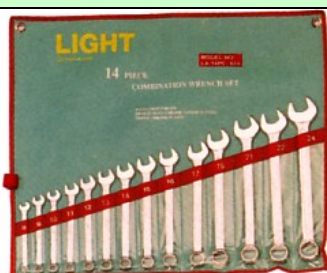

LIGHT SLIM LINE COMBINATION WRENCH

- FLANK DRIVER, 12 POINT.
- CHROME VANADIUM STEEL.

PRODUCT CODE	SIZE		PACKING	PRICE MYR
	MM	INCH		
L04-WR-11006	6	1/4"	12	
L04-WR-11007	7		12	
L04-WR-11008	8	5/16"	12	
L04-WR-11009	9		12	
L04-WR-11010	10	3/8"	12	
L04-WR-11011	11	7/16"	12	
L04-WR-11012	12		12	
L04-WR-11013	13	1/2"	12	
L04-WR-11014	14	9/16"	12	
L04-WR-11015	15		12	
L04-WR-11016	16	5/8"	12	
L04-WR-11017	17	11/16"	12	
L04-WR-11018	18		12	

PRODUCT CODE	SIZE		PACKING	PRICE MYR
	MM	INCH		
L04-WR-11019	19	3/4"	12	
L04-WR-11020	20		12	
L04-WR-11021	21	13/16"	12	
L04-WR-11022	22	7/8"	12	
L04-WR-11023	23		12	
L04-WR-11024	24	15/16"	12	
L04-WR-11025	25	1"	6	
L04-WR-11026	26		6	
L04-WR-11027	27	1-1/16"	6	
L04-WR-11028	28		6	
L04-WR-11029	29	1-1/8"	6	
L04-WR-11030	30		6	
L04-WR-11031	31		6	
L04-WR-11032	32	1-1/4"	6	

LIGHT SLIM LINE COMBINATION WRENCH SET

PRODUCT CODE	DESCRIPTION	PRICE MYR
L04-LA-14PC-824	Size: 1 PC for each size (Total: 14 Pieces) 8MM, 9MM, 10MM, 11MM, 12MM, 13MM, 14MM, 15MM, 16MM, 17MM, 19MM, 21MM, 22MM, 24MM	